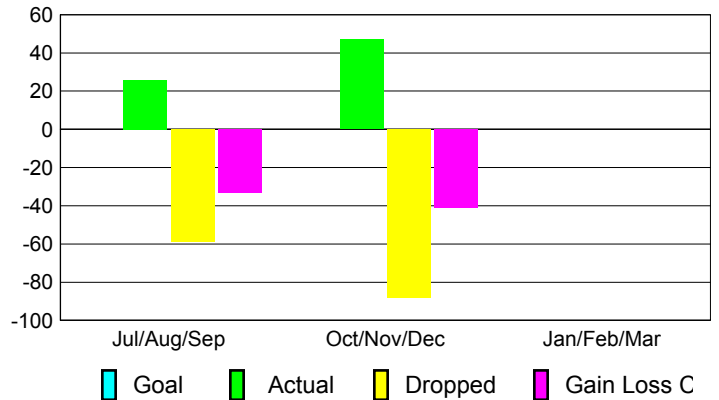

Membership Results 2012-2013

Goal, New, Dropped, Gain/Loss