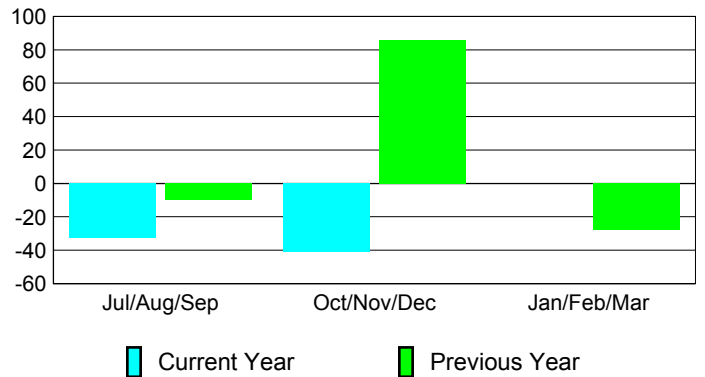

Comparison of Club Gain/Loss

Current Year Compared to the Previous Year

YTD Status Quo Clubs 2012-2013

Status Quo Clubs Compared to Status Quo Members

MEMBERSHIP

<u>Membership Results</u> 2012-2013	<u>Membership</u> 2011-2012
--	--------------------------------

Month	Net Memb Goal	Actual New Memb	Actual Dropped Memb	Gain/Loss of Memb	Gain/Loss of Memb
Jul/Aug/Sep		26	-59	-33	-10
Oct/Nov/Dec		47	-88	-41	86
Jan/Feb/Mar					-28
Totals		73	-147	-74	48

Membership Results 2012-2013

Goal, New, Dropped, Gain/Loss

Comparison of Membership Gain/Loss

Current Year Compared to the Previous Year

Gender Comparison 2012-2013